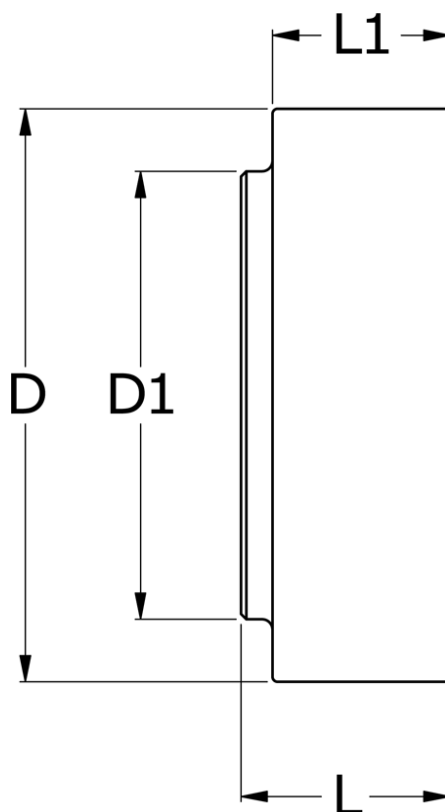

Data Sheet

Article number: 330666001

Description: Coupling N-Eupex str. 660
Part 1 (incl. rubber) without bore

Measures

D	= 660
D1	= 384
L	= 260
L1	= 132
Max bore	= 240
Torque (N m)	= 49000